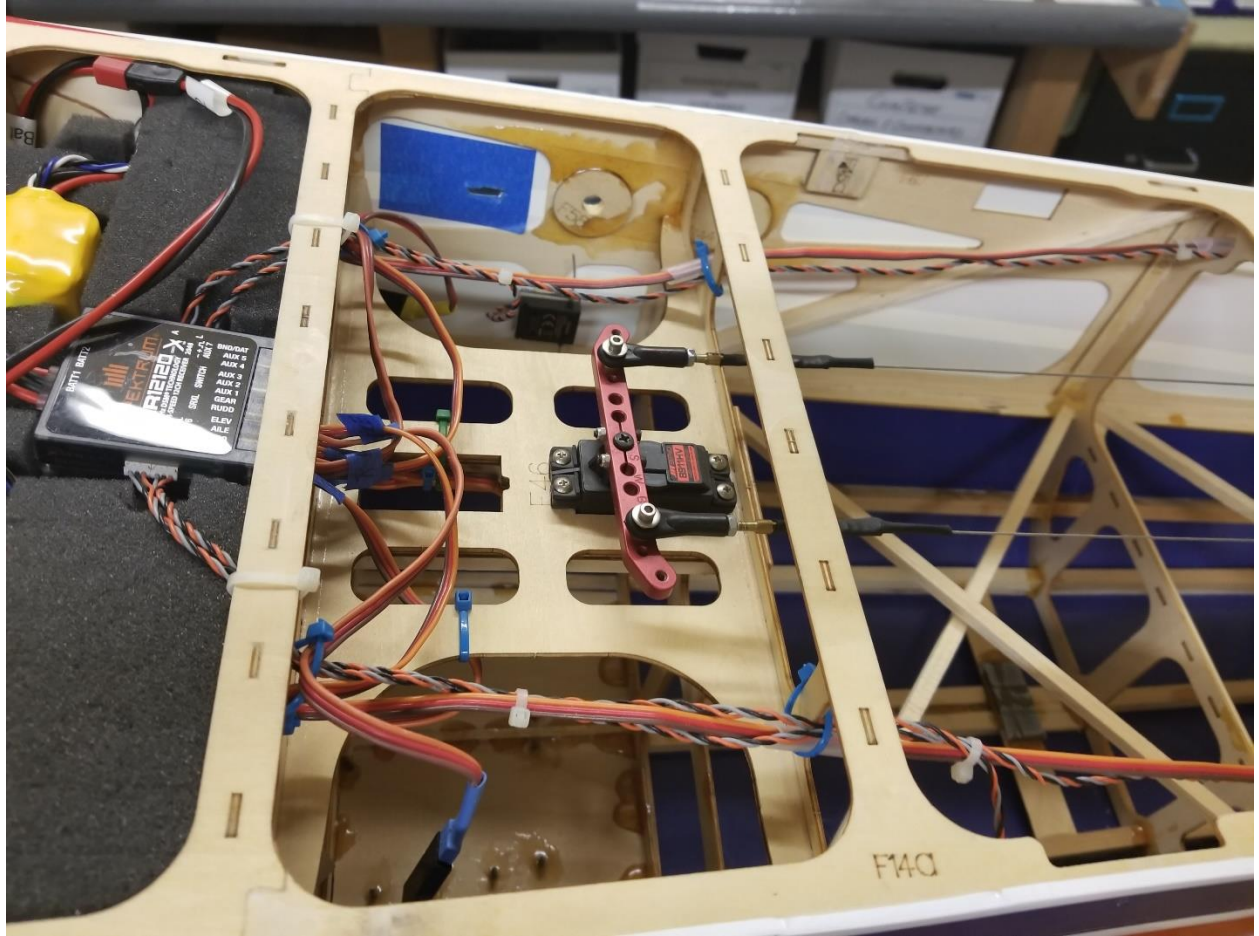

RC Planes for Sale

#1 Pilot Extra 300

Includes the following;

- 1/3 scale PILOT airframe
- DLE 120 Twin Engine
 - Tuned Exhaust pipes
- MEJZLIK Carbon Fiber prop
 - With Spare 2nd prop
- Carbon Fiber Nose cone
- Spektrum 12 Channel 2.4 GHz DSM Rx
 - Dual LiPo Rx batteries
 - Separate LiPo battery for Ignition
- All JR High Torque Servos
- TEAM Wing Tote wing carry bag

All equipment is in EXCELLENT CONDITION

Never Crashed or damaged, Engine is broken in

Plane has had ~ 10 flights by expert pilot

DURALITE

EXB

LITHIUM-ION

HIGH RATE EXTERNAL CHARGE & BALANCE

5200 mah 7.4 volt 2s2p

CHARGE AS 2 CELL 7.4 VOLT PACK

DO NOT USE WITH DURALITE PLUS CHARGER

BATT1 BATT2

SPEKTRUM®

AR12120 DSM X **A**

2.4GHz DSM® TECHNOLOGY
HIGH-SPEED 12CH RECEIVER 2048

R - +  **AUX 6** **SRXL** **SWITCH** - +  **AUX 7** **L**

 **THRO** **AILE** **ELEV** **RUDD** **GEAR** **AUX 1** **AUX 2** **AUX 3** **AUX 4** **AUX 5** **BND/DAT**