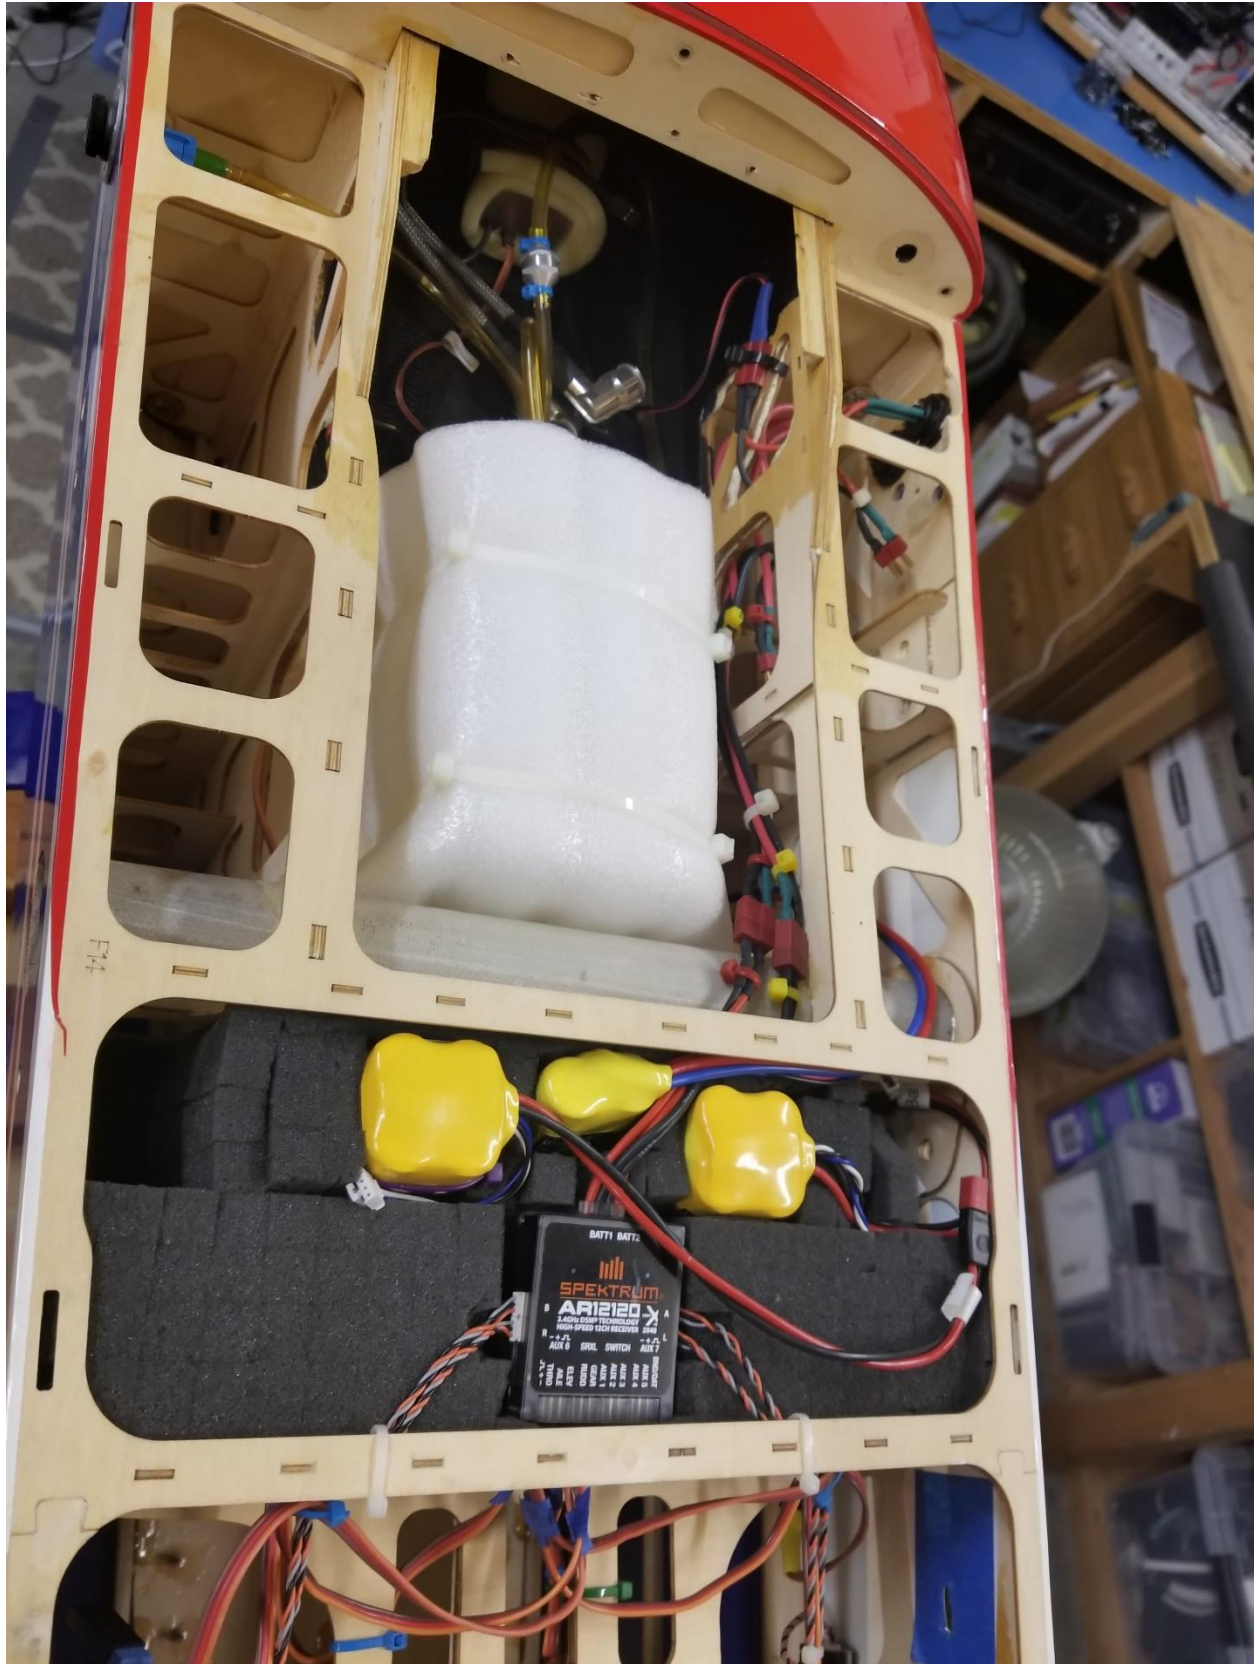

RC Planes for Sale

#1 Pilot Extra 300

Includes the following;

- 1/3 scale PILOT airframe
- DLE 120 Twin Engine
 - Tuned Exhaust pipes
- MEJZLIK Carbon Fiber prop
 - With Spare 2nd prop
- Carbon Fiber Nose cone
- Spektrum 12 Channel 2.4 GHz DSM Rx
 - Dual LiPo Rx batteries
 - Separate LiPo battery for Ignition
- All JR High Torque Servos
- TEAM Wing Tote wing carry bag

All equipment is in EXCELLENT CONDITION

Never Crashed or damaged, Engine is broken in

Plane has had ~ 10 flights by expert pilot

DURALITE

EXB

LITHIUM-ION

HIGH RATE EXTERNAL CHARGE & BALANCE

5200 mah 7.4 volt 2s2p

CHARGE AS 2 CELL 7.4 VOLT PACK

DO NOT USE WITH DURALITE PLUS CHARGER

BATT1 BATT2

SPEKTRUM®

AR12120 DSM X **A**

2.4GHz DSM® TECHNOLOGY
HIGH-SPEED 12CH RECEIVER 2048

R - +  **AUX 6** **SRXL** **SWITCH** - +  **AUX 7** **L**

 **THRO** **AILE** **ELEV** **RUDD** **GEAR** **AUX 1** **AUX 2** **AUX 3** **AUX 4** **AUX 5** **BND/DAT**